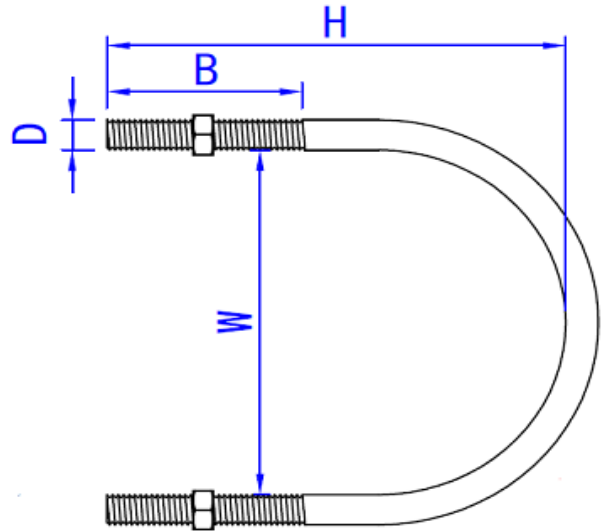

STAINLESS STEEL 304 U BOLTS (3/8")

DIMENSIONS

SKU	H (mm)	B(mm)	D(inch)	W(mm)
SSUB381	59 ± 1.0	36 ± 1	3/8 "	36 ± 1
SSUB38114	63 ± 1.5	36 ± 2	3/8 "	45 ± 1
SSUB38112	76 ± 1.5	36 ± 2	3/8 "	51 ± 1
SSUB382	88 ± 1.5	40 ± 2	3/8 "	64 ± 2
SSUB38212	105 ± 2.5	47 ± 2	3/8 "	75 ± 2
SSUB383	121 ± 2.0	55 ± 2	3/8 "	95 ± 2
SSUB383L	150 ± 1.5	80 ± 2	3/8 "	105 ± 2
SSUB384	141 ± 2.0	68 ± 2	3/8 "	115 ± 2
SSUB384L	156 ± 1.5	90 ± 2	3/8 "	115 ± 2
SSUB385	160 ± 2.0	68 ± 2	3/8 "	144 ± 2
SSUB386	200 ± 2.5	60 ± 2	3/8 "	169 ± 2
SSUB388	250 ± 2.5	60 ± 2	3/8 "	220 ± 2
SSUB3810	322 ± 3.0	100 ± 2	3/8 "	273 ± 2

STAINLESS STEEL 304 U BOLTS(1/2")

DIMENSIONS

SKU	H (mm)	B(mm)	D(inch)	W(mm)
SSUB12212	112 ± 1.0	50 ± 2	1/2 "	78 ± 2
SSUB123	119 ± 1.0	60 ± 2	1/2 "	92 ± 2
SSUB123L	154 ± 1.5	62 ± 2	1/2 "	97 ± 2
SSUB124	155 ± 2.0	70 ± 2	1/2 "	122 ± 2
SSUB124L	172 ± 1.5	90 ± 2	1/2 "	117 ± 2
SSUB125	172 ± 2.0	70 ± 2	1/2 "	145 ± 2
SSUB125L	238 ± 2.0	90 ± 2	1/2 "	133 ± 2
SSUB126	205 ± 2.5	70 ± 2	1/2 "	172 ± 2
SSUB126L	229 ± 2.0	90 ± 2	1/2 "	172 ± 2
SSUB128	252 ± 4.0	118 ± 2	1/2 "	227 ± 2
SSUB1210	319 ± 4.0	102 ± 2	1/2 "	274 ± 2
SSUB1212	369 ± 4.0	132 ± 2	1/2 "	314 ± 2

STAINLESS STEEL 304 U BOLTS(5/8")

DIMENSIONS

SKU	H (mm)	B(mm)	D(inch)	W(mm)
SSUB584	153 ± 2	70 ± 2	5/8 "	117 ± 2
SSUB585	168 ± 3	70 ± 2	5/8 "	139 ± 2
SSUB586	209 ± 3	70 ± 2	5/8 "	169 ± 2
SSUB588	259 ± 3	100 ± 2	5/8 "	222 ± 2
SSUB5810	343 ± 4	115 ± 2	5/8 "	298 ± 2
SSUB5812	358 ± 4	120 ± 2	5/8 "	335 ± 2

STAINLESS STEEL 304 U BOLTS(5/16")

DIMENSIONS

SKU	H (mm)	B(mm)	D(inch)	W(mm)
SSUB51612	45 ± 1.0	30 ± 2	5/16 "	24 ± 1
SSUB51634	54 ± 1.0	30 ± 2	5/16 "	27 ± 1
SSUB5161	55 ± 1.0	35 ± 2	5/16 "	36 ± 1
SSUB516114	62 ± 1.5	35 ± 2	5/16 "	46 ± 1
SSUB516112	71 ± 1.5	35 ± 2	5/16 "	50 ± 1
SSUB5162	87 ± 1.5	35 ± 2	5/16 "	63 ± 2
SSUB516212	101 ± 2.0	45 ± 2	5/16 "	75 ± 2
SSUB5163	118 ± 2.0	45 ± 2	5/16 "	94 ± 2
SSUB5164	156 ± 2.0	45 ± 2	5/16 "	122 ± 2
SSUB5166	196 ± 2.5	50 ± 2	5/16 "	168 ± 2